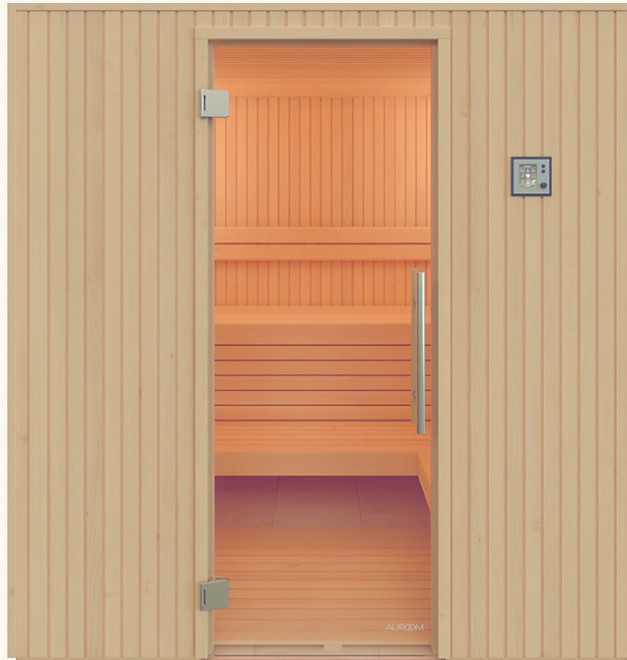

## Universal relaxation

Familia is versatile and unpretentious. A classic sauna with vertical wall panels, a beautifully crafted wooden front and a glass door. The minimalist style, dim lighting and closed front induce a genuinely reassuring atmosphere inside.

The design features narrow and sharp-edged wall profiles that give this otherwise traditional sauna a modern and intriguingly fresh look. It will fit perfectly anywhere - be it a home gym, hotel room or some other venue.

### Aluminium base frame

The aluminium base frame under the sauna walls is durable, resistant and very suitable for humid rooms.

### Wooden lamps

Wooden lamps are placed on the inside walls. Lighting is dimmable via remote control.