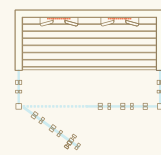

Key features

Aluminium base frame

The aluminium base frame under the sauna walls is durable, resistant and very suitable for humid rooms.

Floor

The floor is designed to match the overall style and its grids come with rubber strips.

External panelling

External panelling is available for the side and back walls. Side wall options include either solid wood or glass panels.

Equipment

IR elements for back and legs. Total 1200W (short-wave infrared radiation)

Materials

Dark thermo-alder, brushed

Aspen

Alder

Dimensions

Left- or right-handed opening

120-180

210

100-150