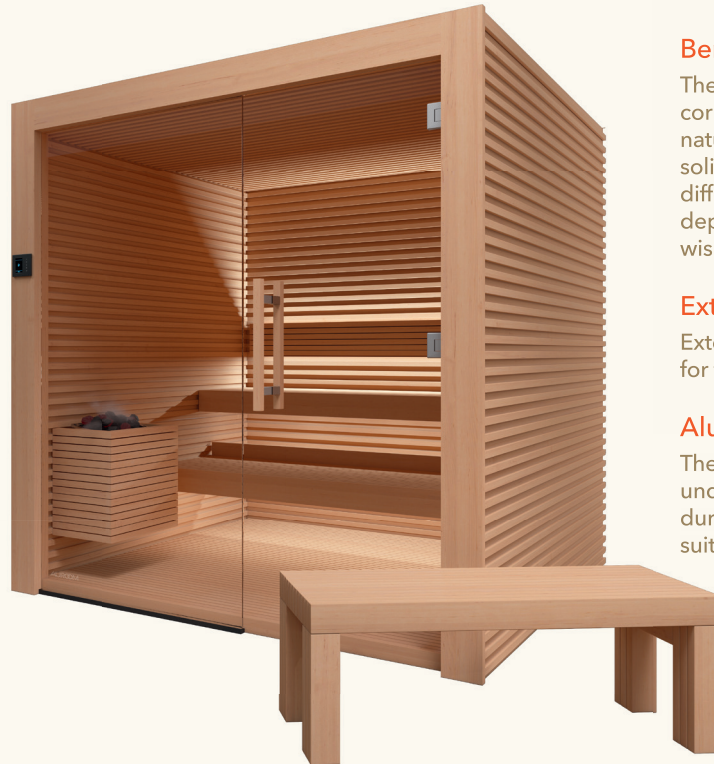

Nativa

Instil a sense
of calm

Nativa is a sauna with simplicity and rationality. It is designed to instil a sense of calm and tranquillity.

We call it Nativa because we want the space to feel like it matches your home. Its strong relief wall panels give you a sense of safety and the comforting feeling that you belong.

Nativa is created in cooperation with the talented Italian architect Luca Donazzolo.

**Moments of
wellbeing**

auroomwellness.com

Key features

Light

It is possible for you to change the mood in the sauna by adding an extra LED strip the lower edge of the backrests.

Heater guard

Nativa's wooden heater guard beautifully matches the other interior materials.

Floor

The floor is expressly designed to match the overall style. Its grids are solid and durable and come with rubber strips, which prevent the floor from being slippery and the wood from being in direct contact with humidity.

Bench

The bench design corresponds to the very nature of Nativa itself: solid and safe. There are two different lengths available depending on the needs and wishes of the sauna owner.

External panelling